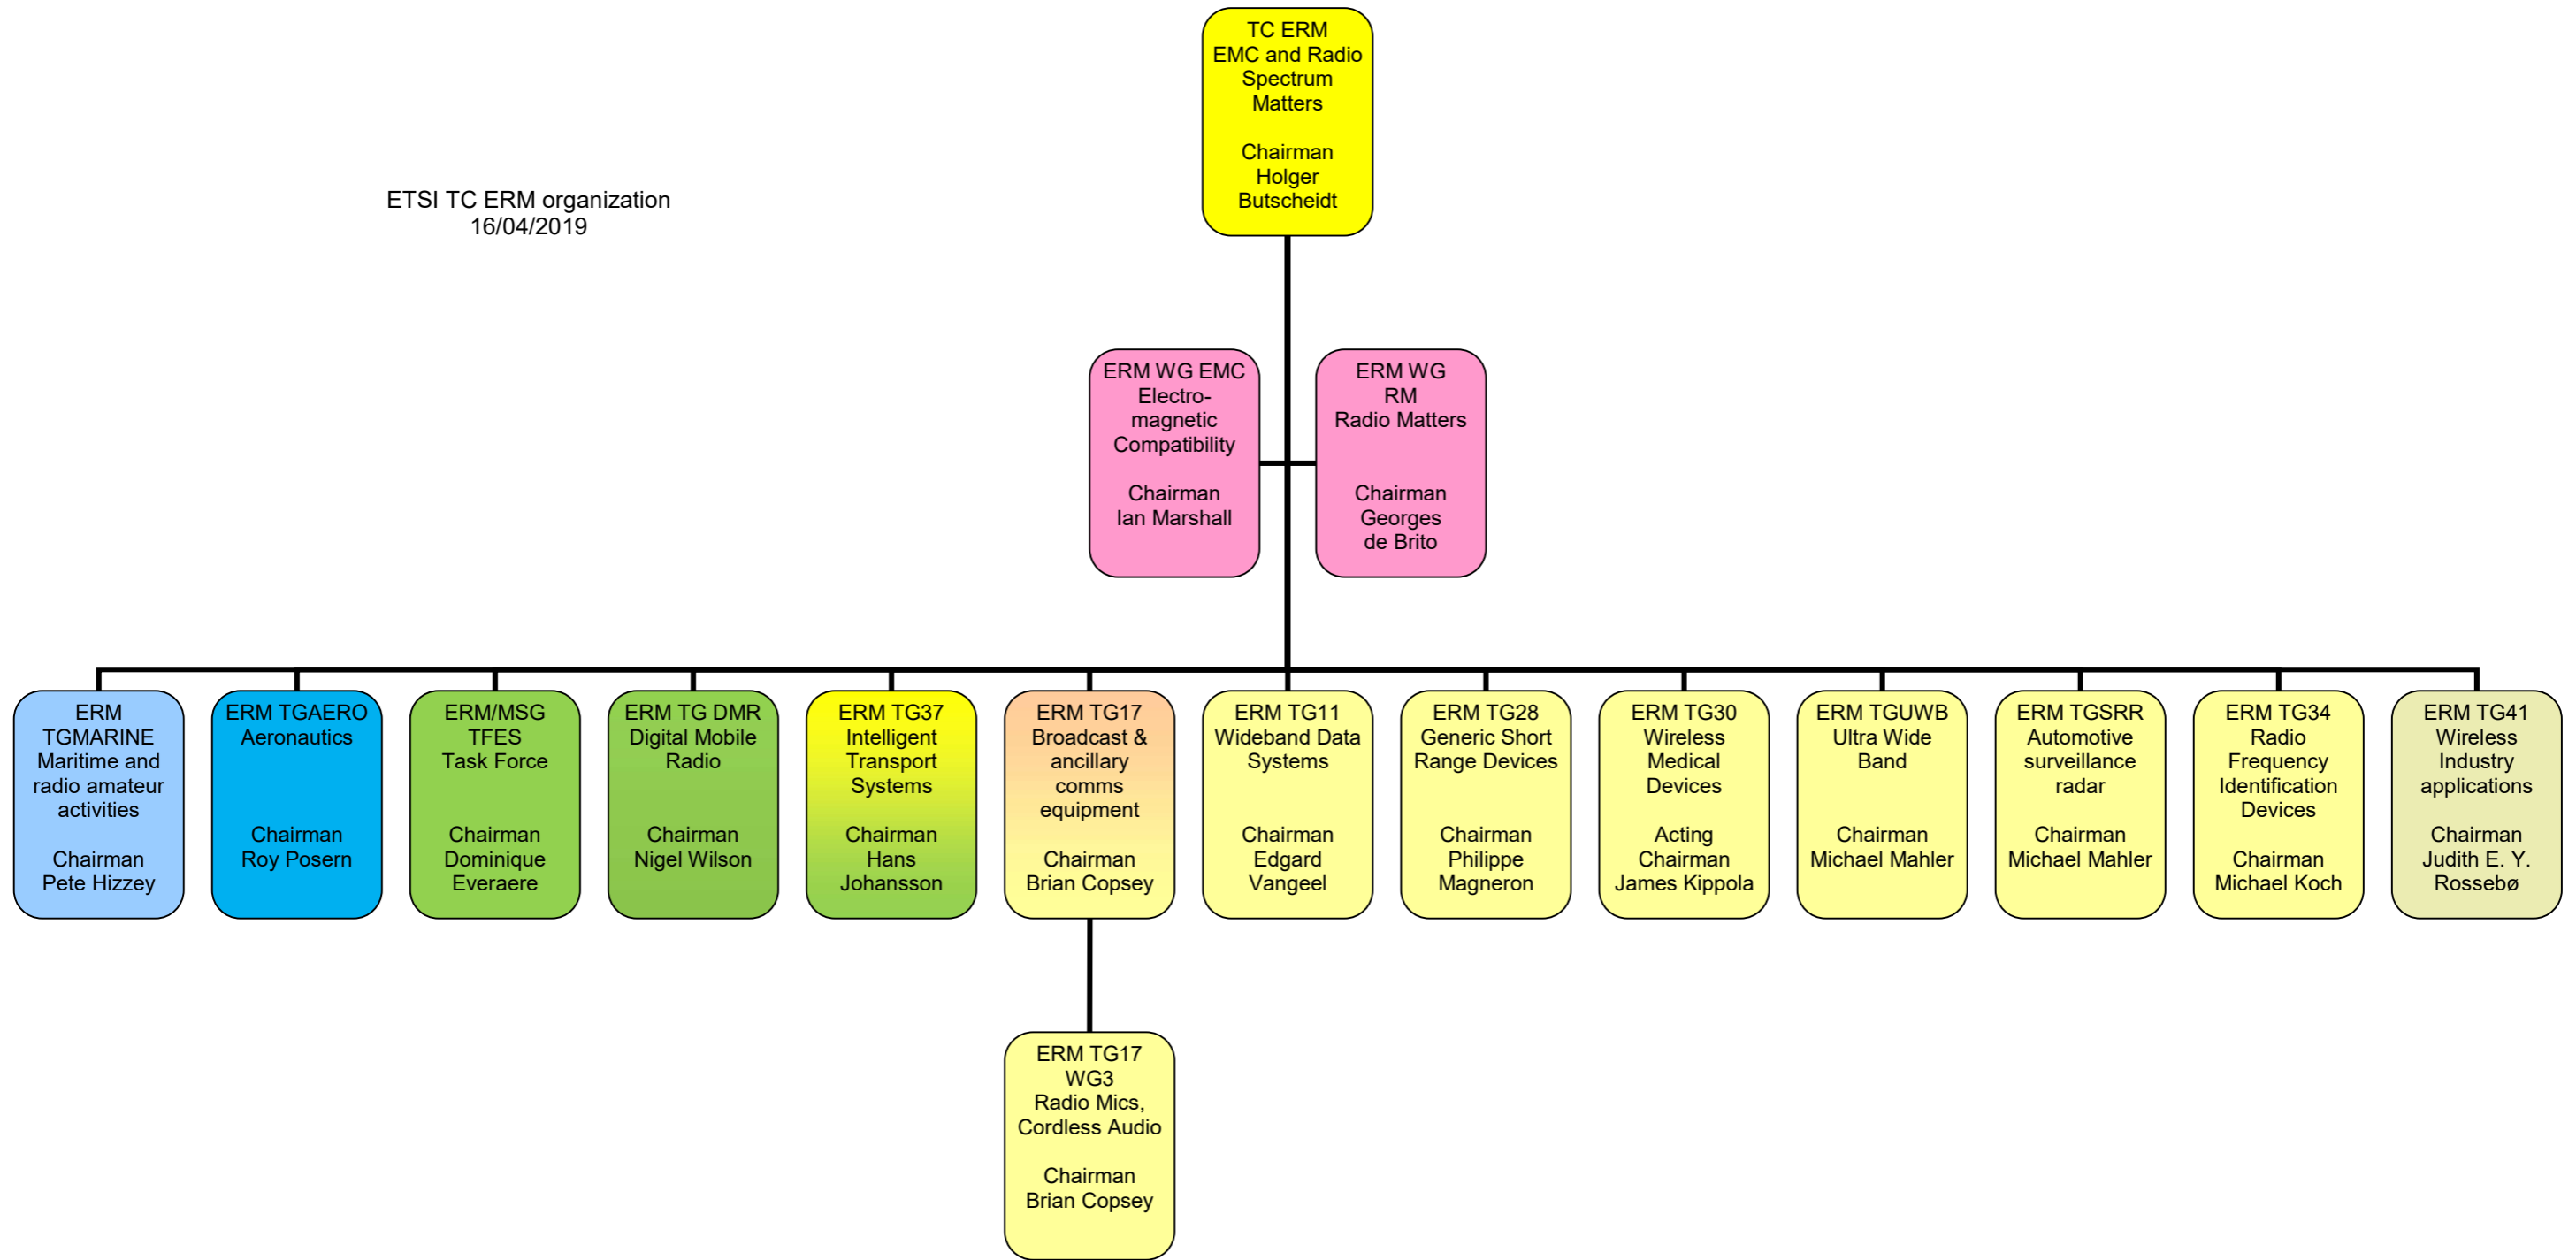

ETSI TC ERM organization
16/04/2019

- Legend**
- aeronautical mobile service ■
 - maritime mobile service ■
 - land mobile service ■
 - broadcasting service ■
 - Short Range Devices ■
 - Horizontal topic ■
 - New Group ■
- TC = Technical Committee
TG = Task Group
WG = Working Group