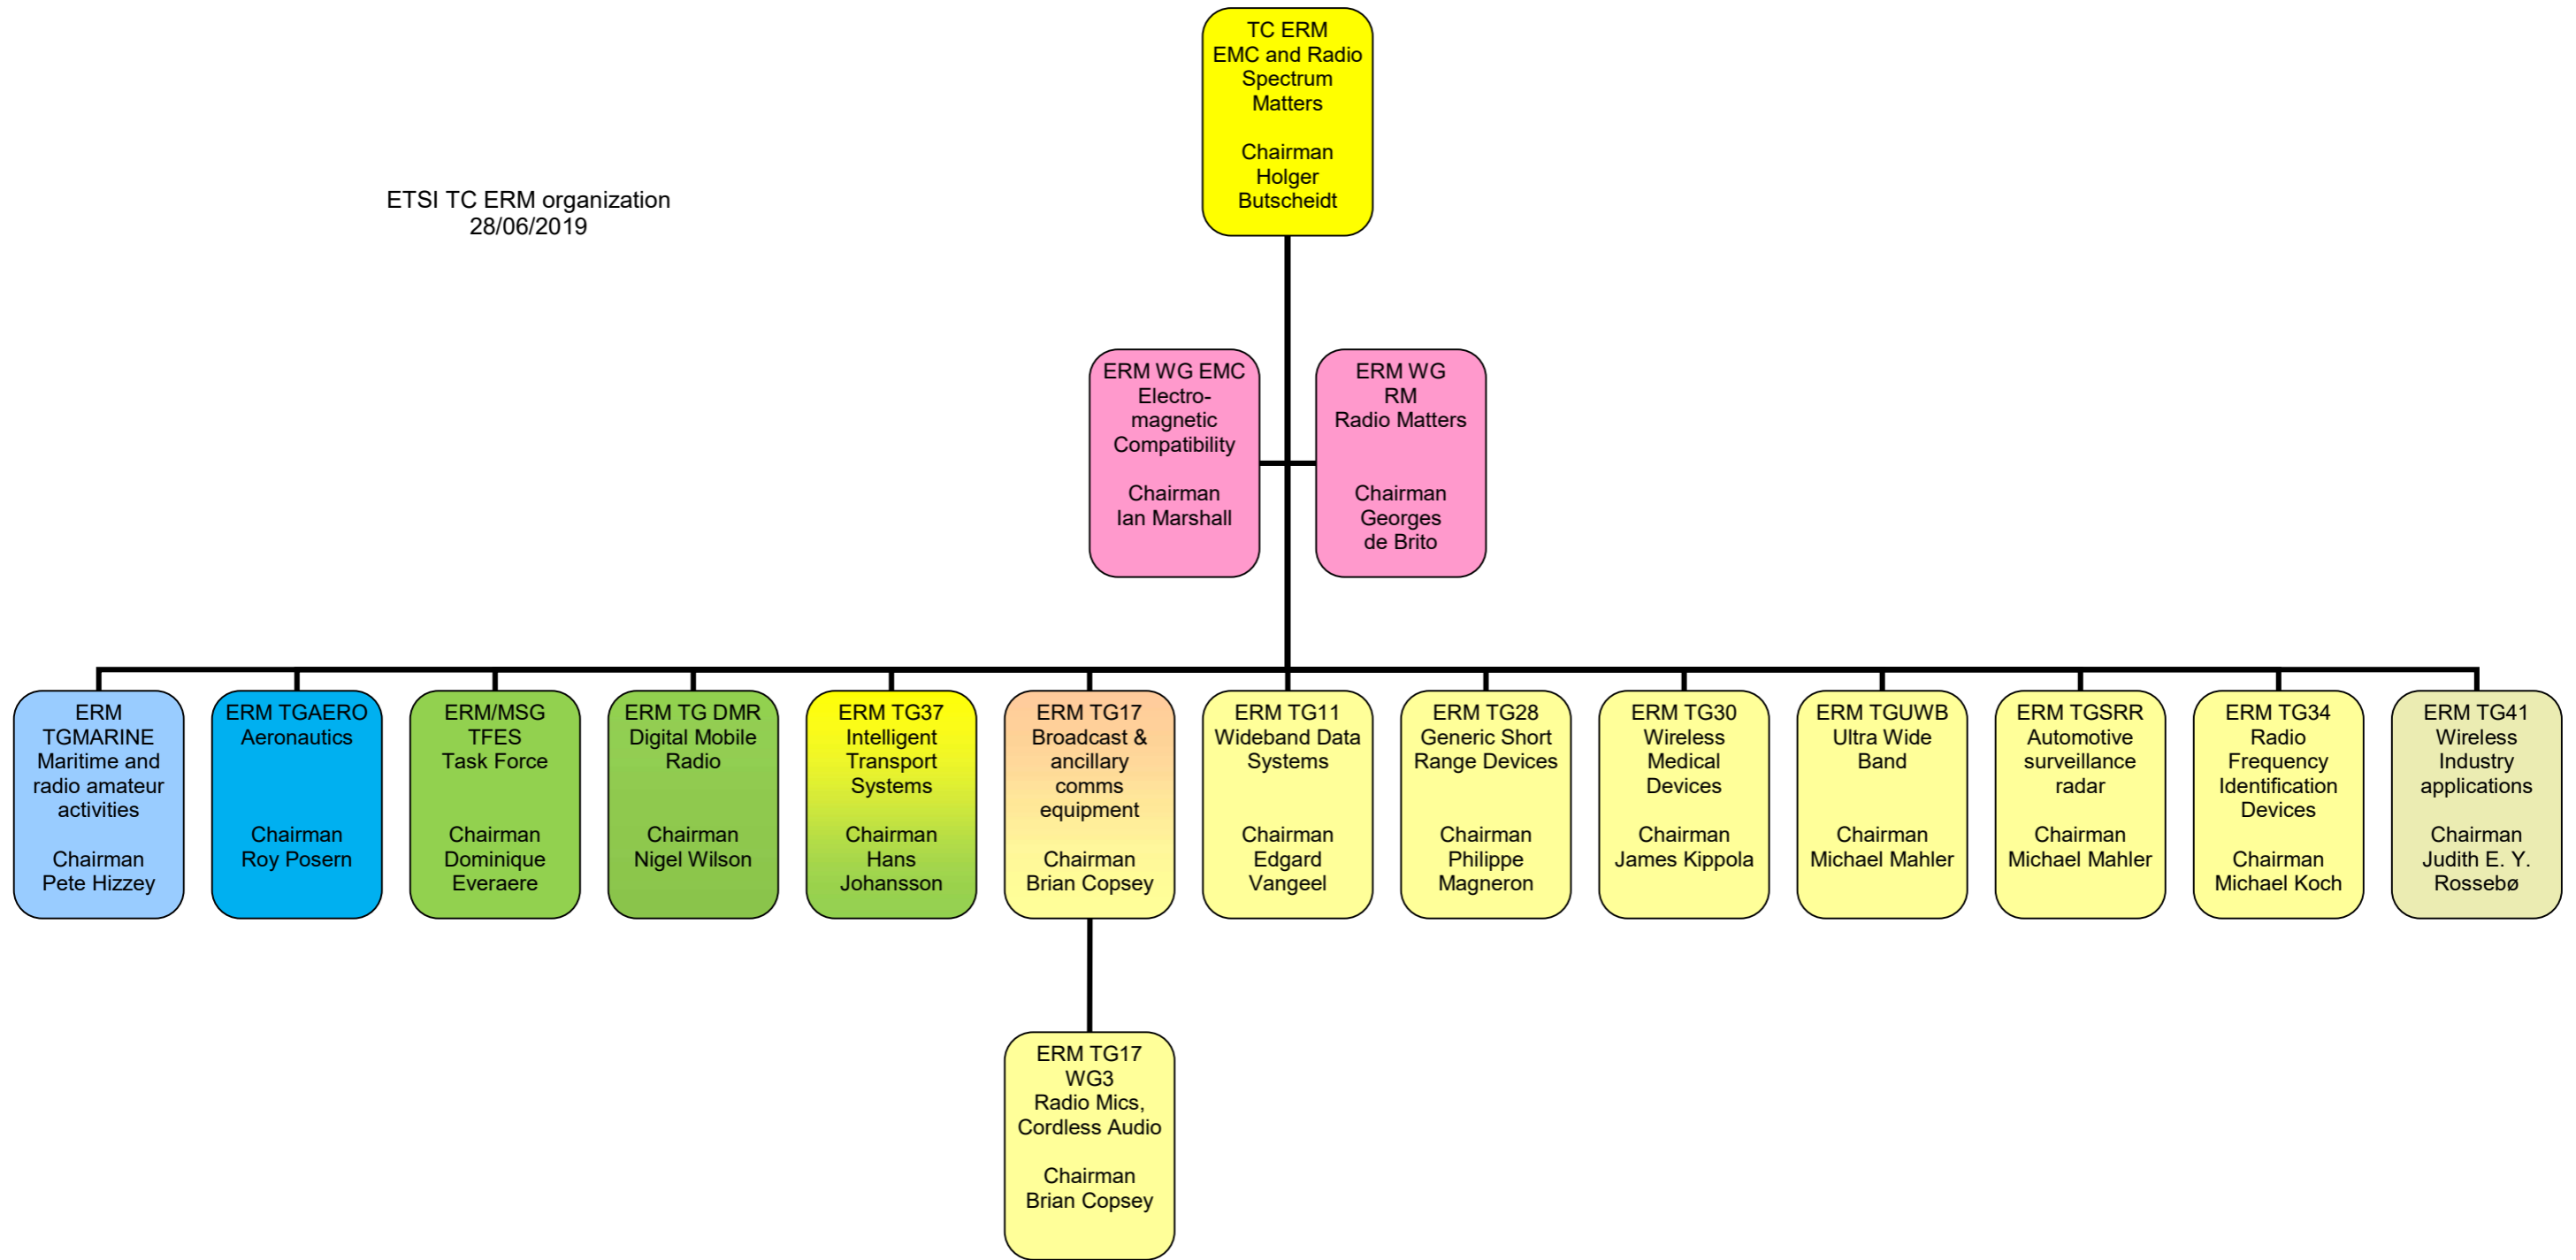

ETSI TC ERM organization
28/06/2019

- Legend**
- aeronautical mobile service ■
 - maritime mobile service ■
 - land mobile service ■
 - broadcasting service ■
 - Short Range Devices ■
 - Horizontal topic ■
 - New Group ■

TC = Technical Committee
TG = Task Group
WG = Working Group