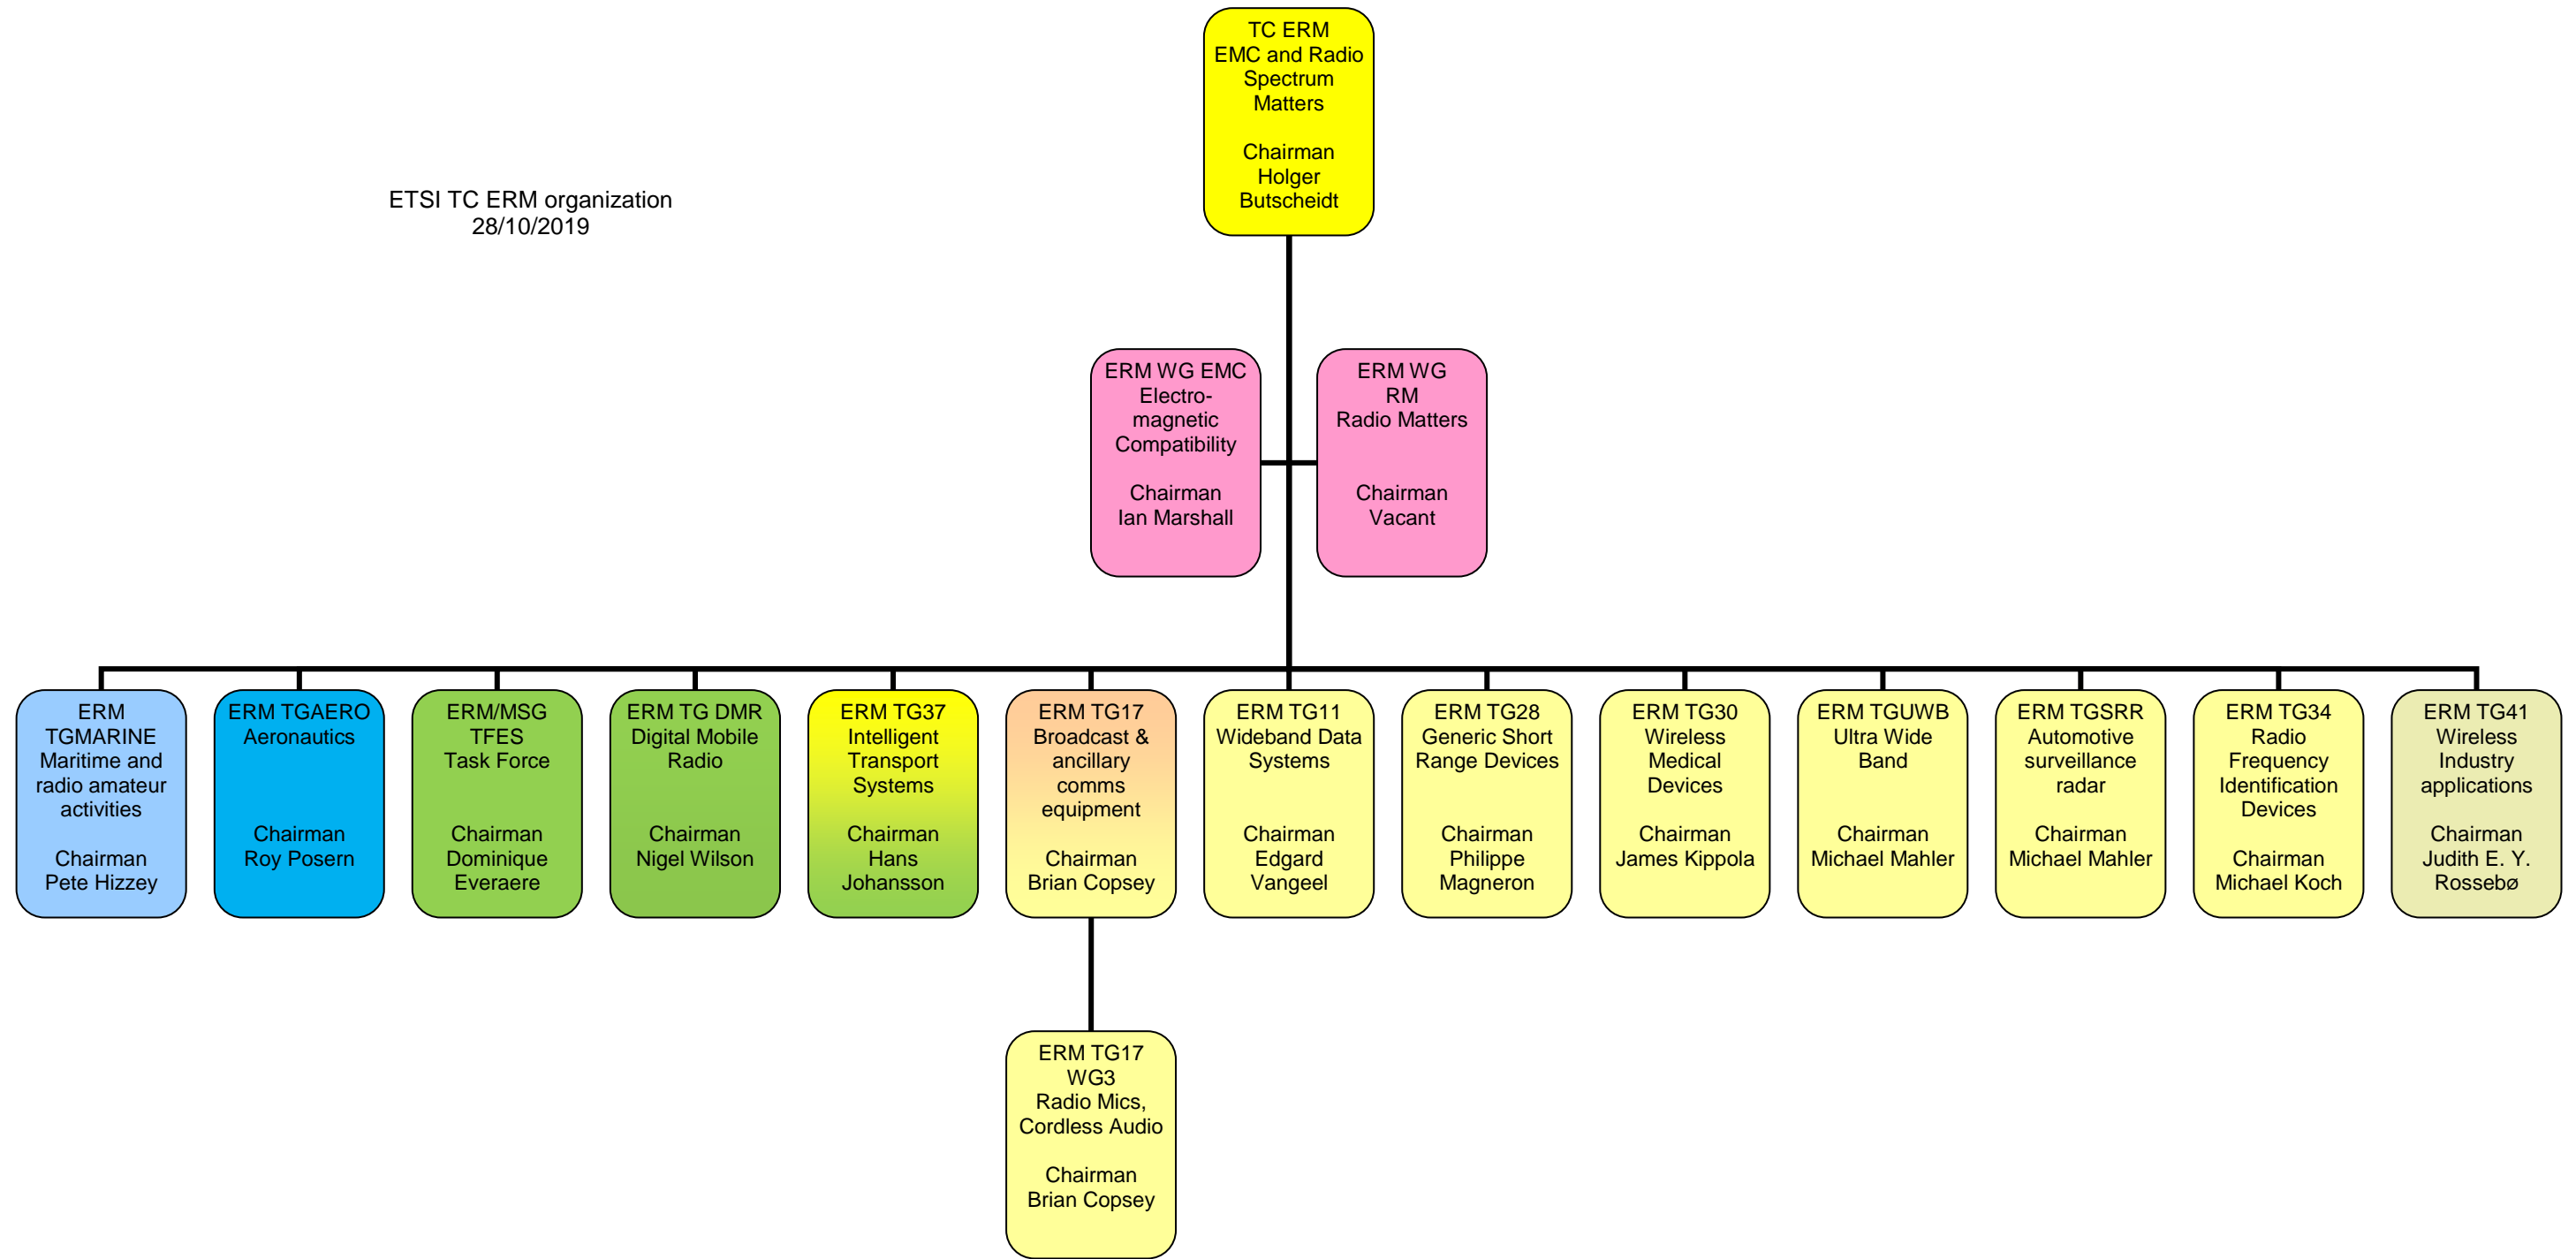

ETSI TC ERM organization
28/10/2019

Legend

- aeronautical mobile service ■
- maritime mobile service ■
- land mobile service ■
- broadcasting service ■
- Short Range Devices ■
- Horizontal topic ■
- New Group ■

TC = Technical Committee
TG = Task Group
WG = Working Group