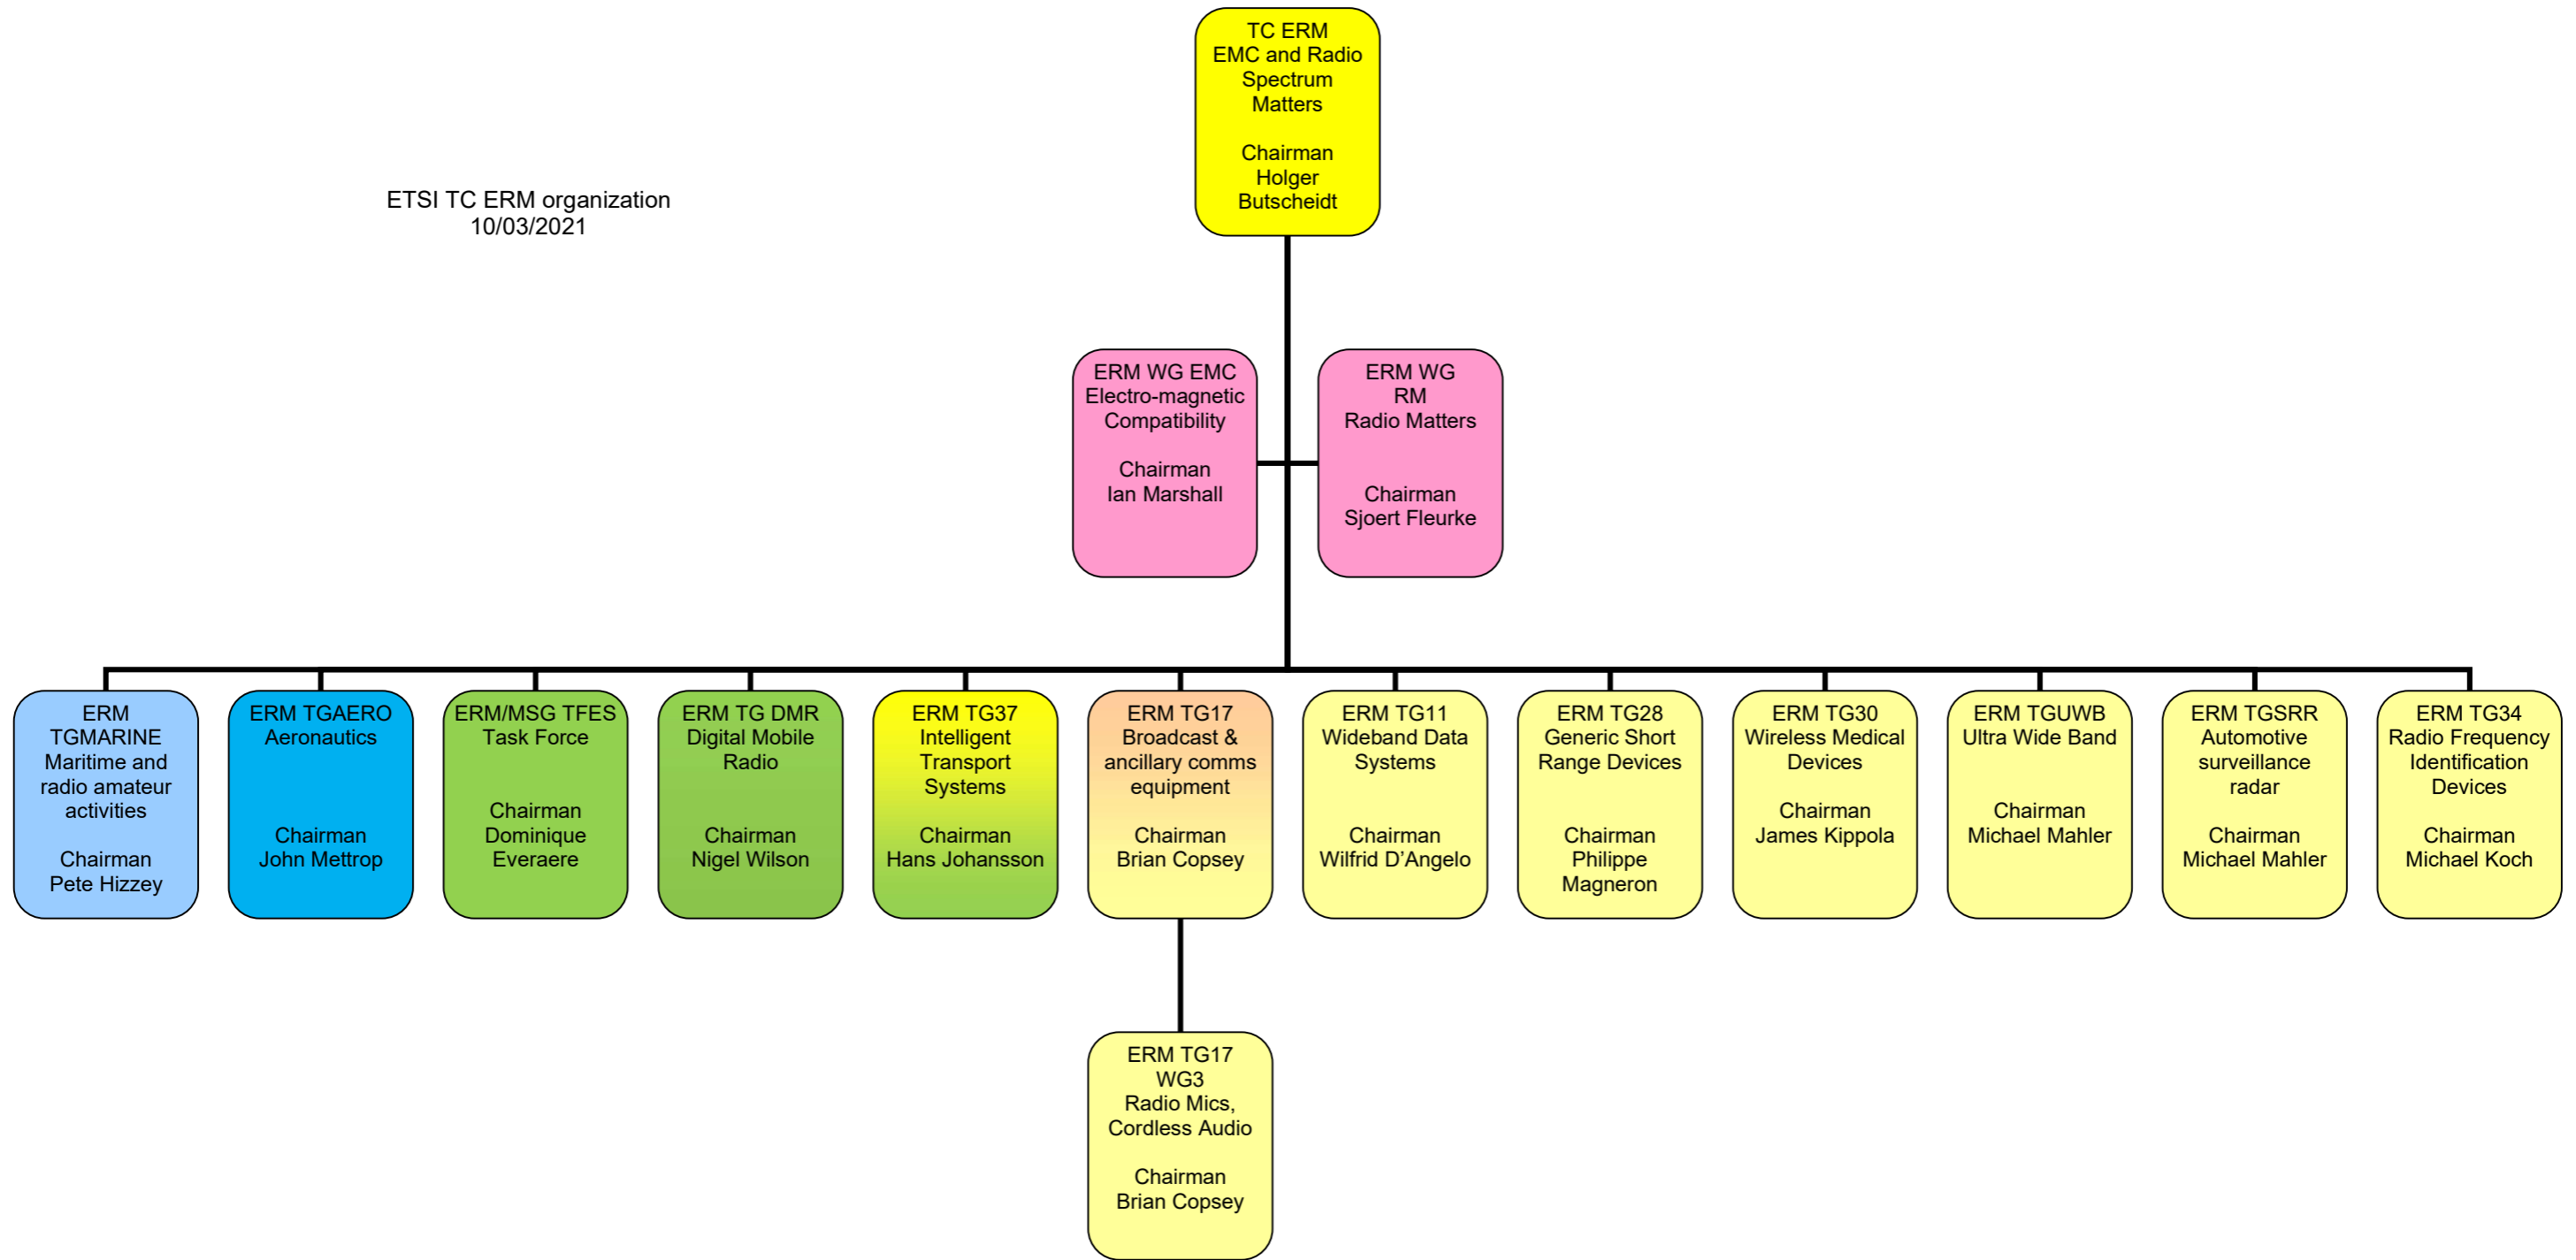

ETSI TC ERM organization
10/03/2021

Legend

- aeronautical mobile service ■
- maritime mobile service ■
- land mobile service ■
- broadcasting service ■
- Short Range Devices ■
- Horizontal topic ■
- New Group ■

TC = Technical Committee
TG = Task Group
WG = Working Group